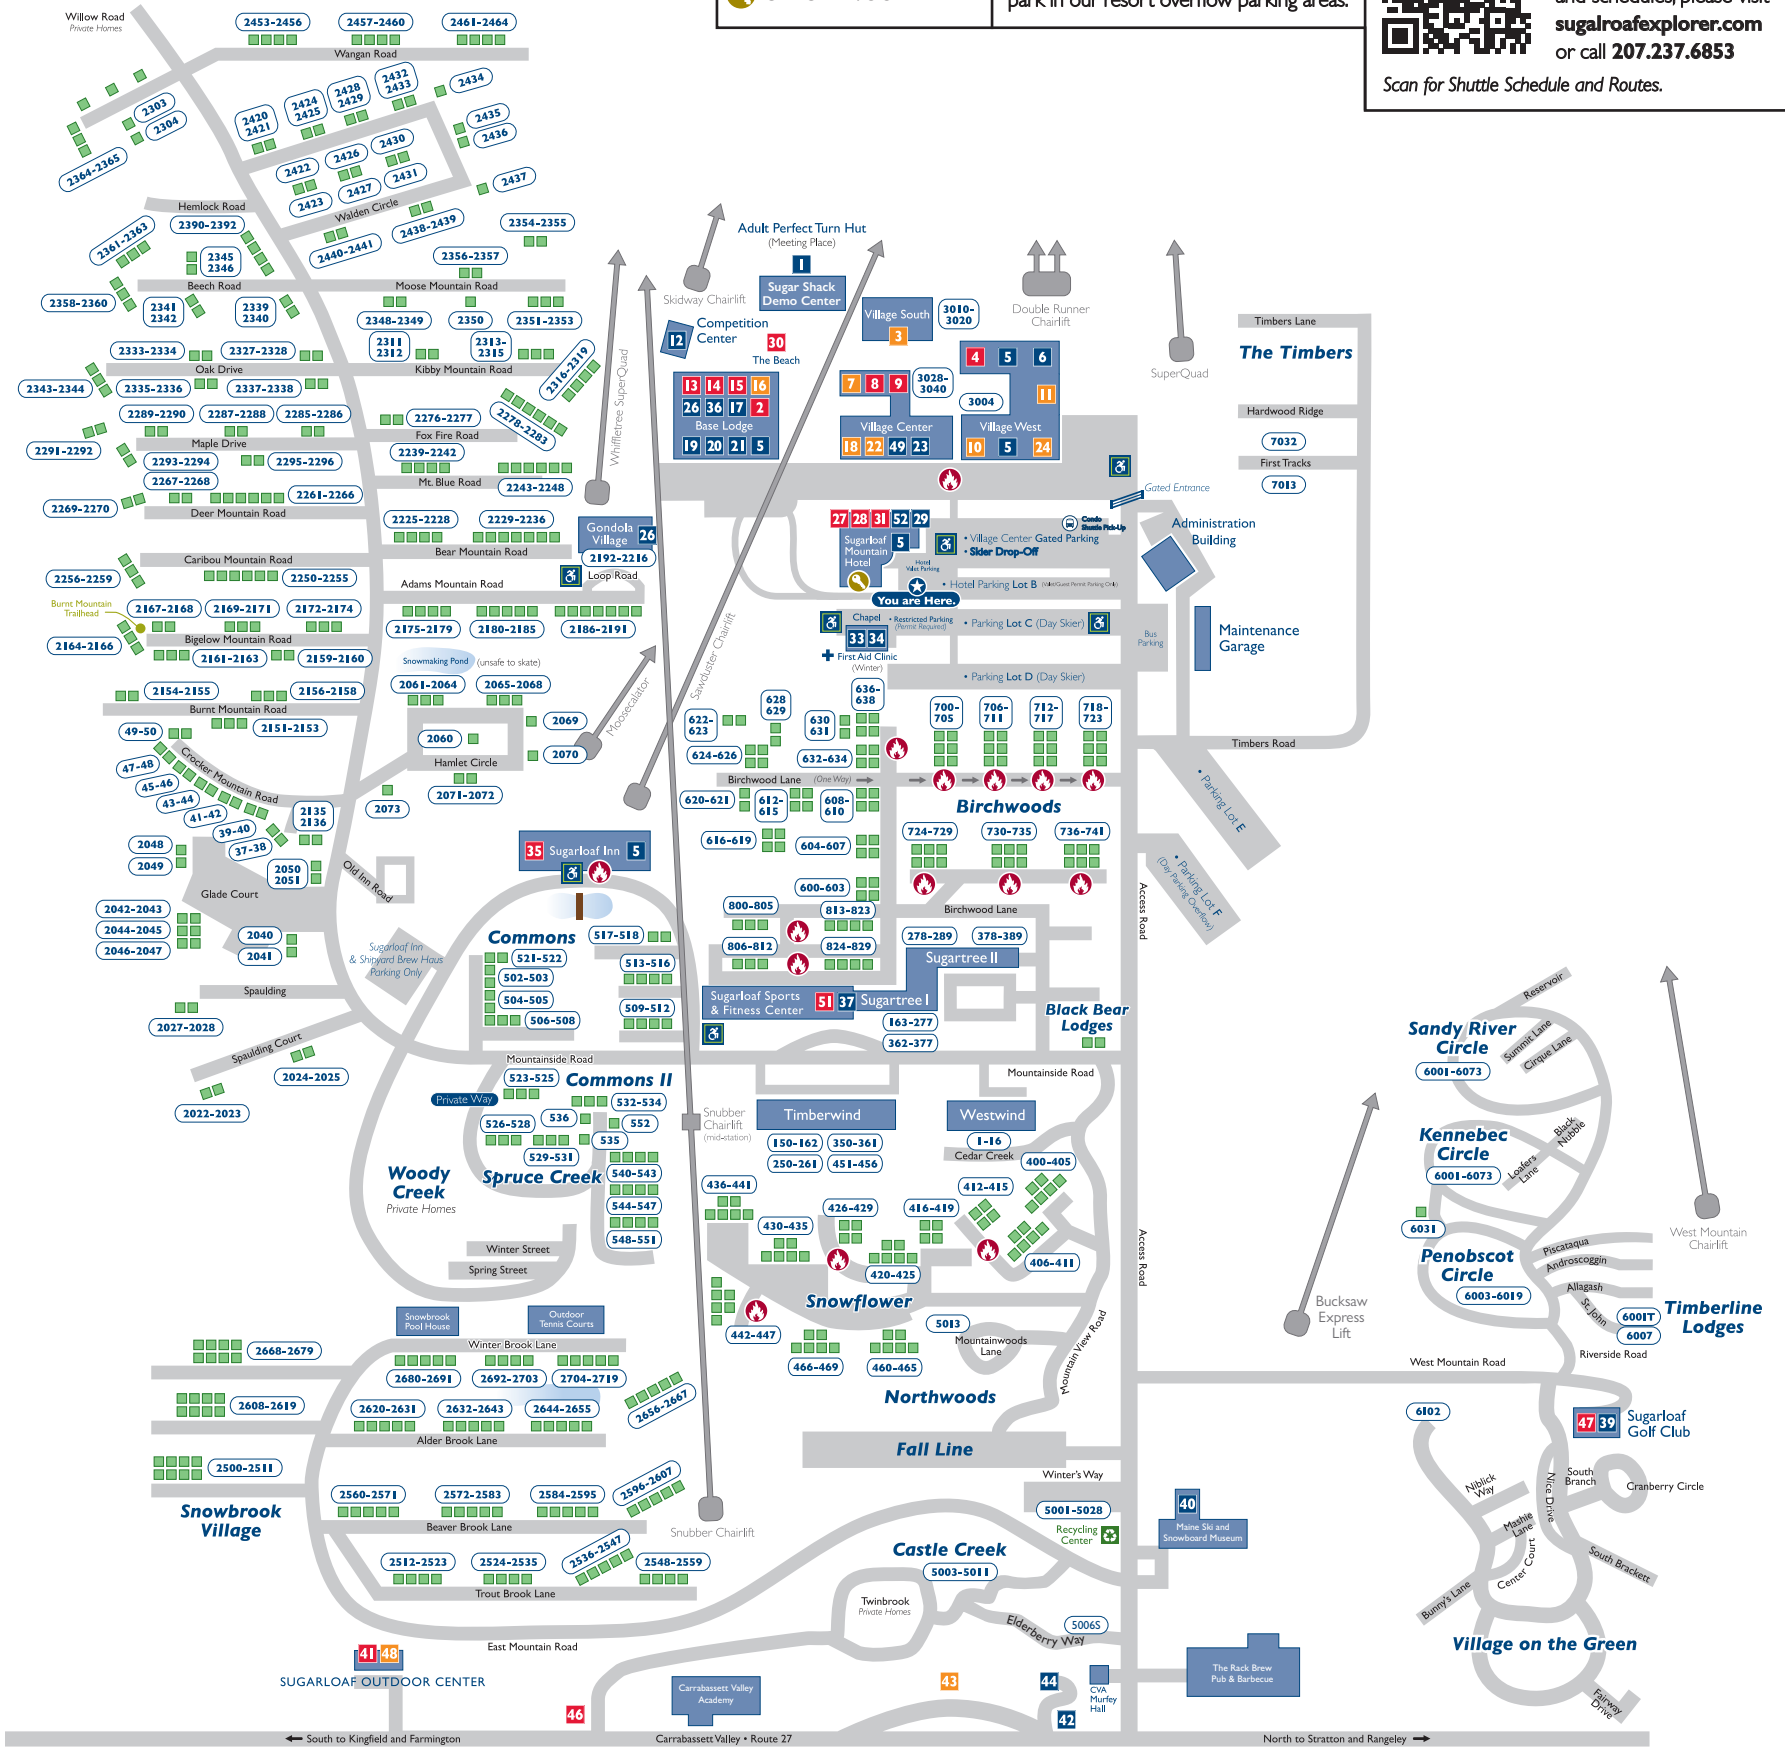

## MAP KEY

-  FIRE LANE
-  ACCESSIBLE PARKING
-  CHECK IN/OUT

## PARKING

Please be aware that Sugarloaf guests are issued a maximum of two parking permits per unit. Additional vehicles must park in our resort overflow parking areas.

### SHOPS

- 7 Sugarloaf Board Room
- 10 Birchwood Interiors
- 22 Downhill Supply
- 18 Downhill Supply Tuning & Repair Shop
- 3 Sugarloaf Cap Co.
- 43 Mountainside Grocers
- 16 Ski & Snowboard Rental Shop

- 24 D'Ellies
- 4 Mas Amigos
- 46 Hugs Italian Cuisine
- 28 Java Joe's
- 13 Narrow Gauge Food Court
- 30 Food Truck Landing
- 35 The Shipyard Brew Haus
- 31 Alice & Lulu's
- 51 Sugarloaf Sports & Fitness Café