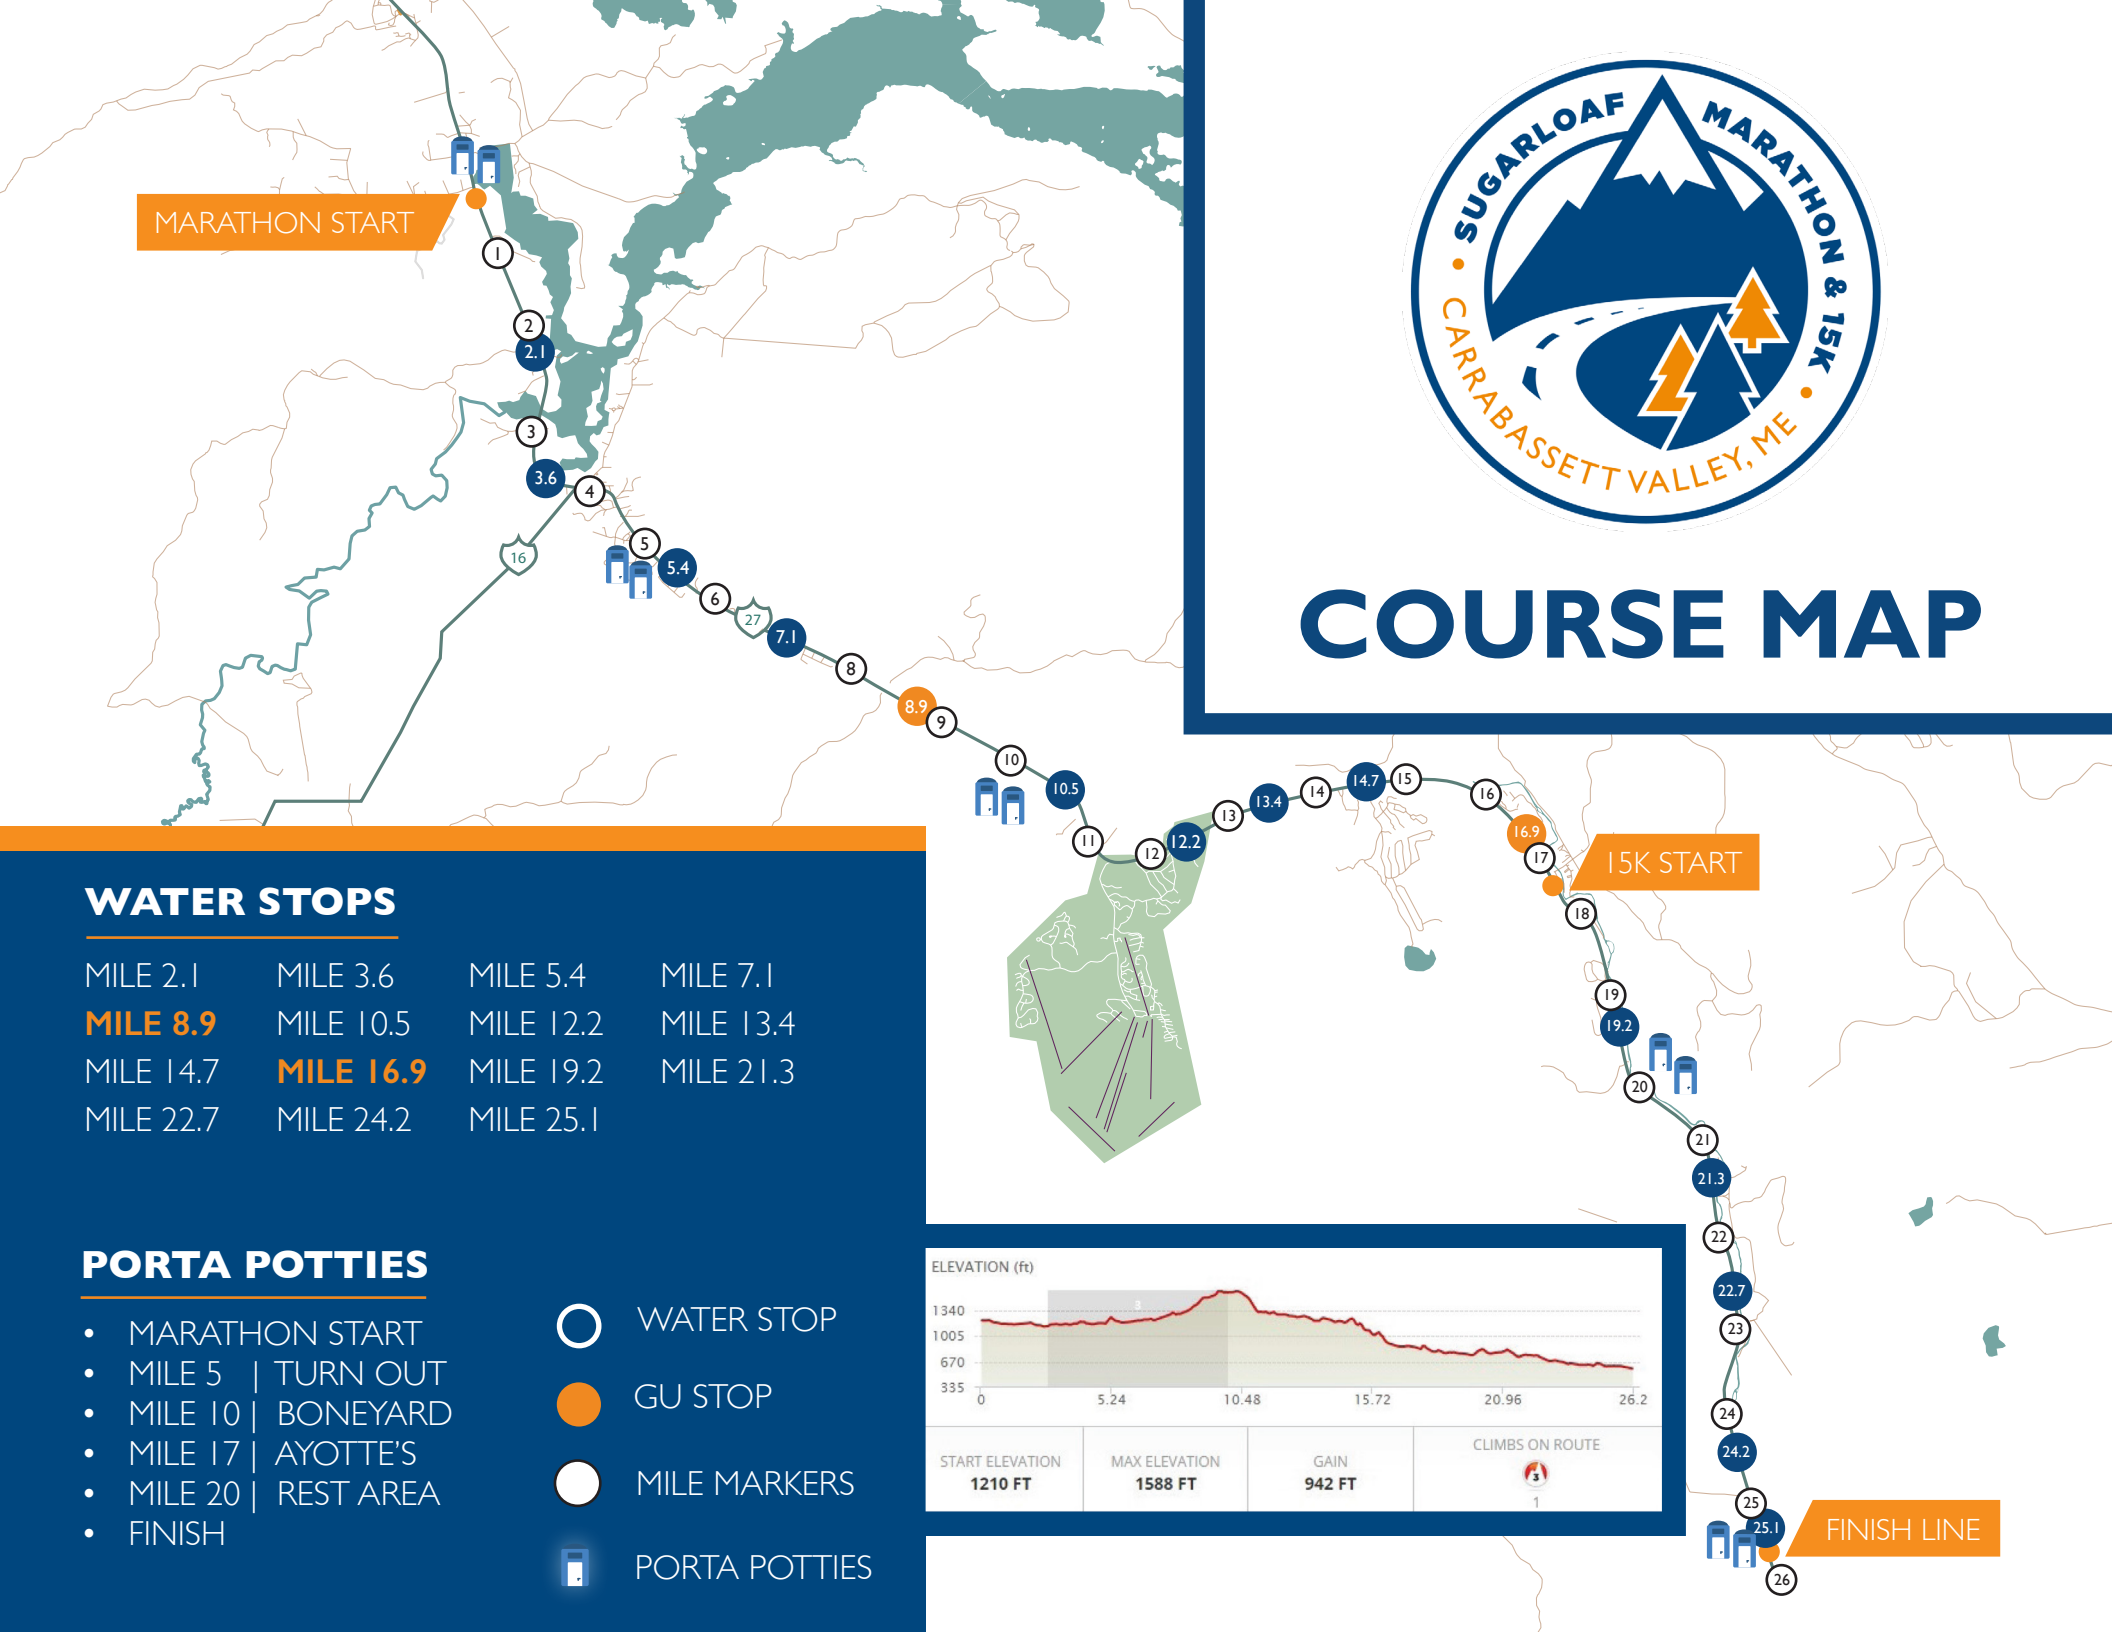

# COURSE MAP

## WATER STOPS

MILE 2.1	MILE 3.6	MILE 5.4	MILE 7.1
<b>MILE 8.9</b>	MILE 10.5	MILE 12.2	MILE 13.4
MILE 14.7	<b>MILE 16.9</b>	MILE 19.2	MILE 21.3
MILE 22.7	MILE 24.2	MILE 25.1	

## PORTA POTTIES

- MARATHON START
- MILE 5 | TURN OUT
- MILE 10 | BONEYARD
- MILE 17 | AYOTTE'S
- MILE 20 | REST AREA
- FINISH

- WATER STOP
- GU STOP
- MILE MARKERS
- 🚻 PORTA POTTIES